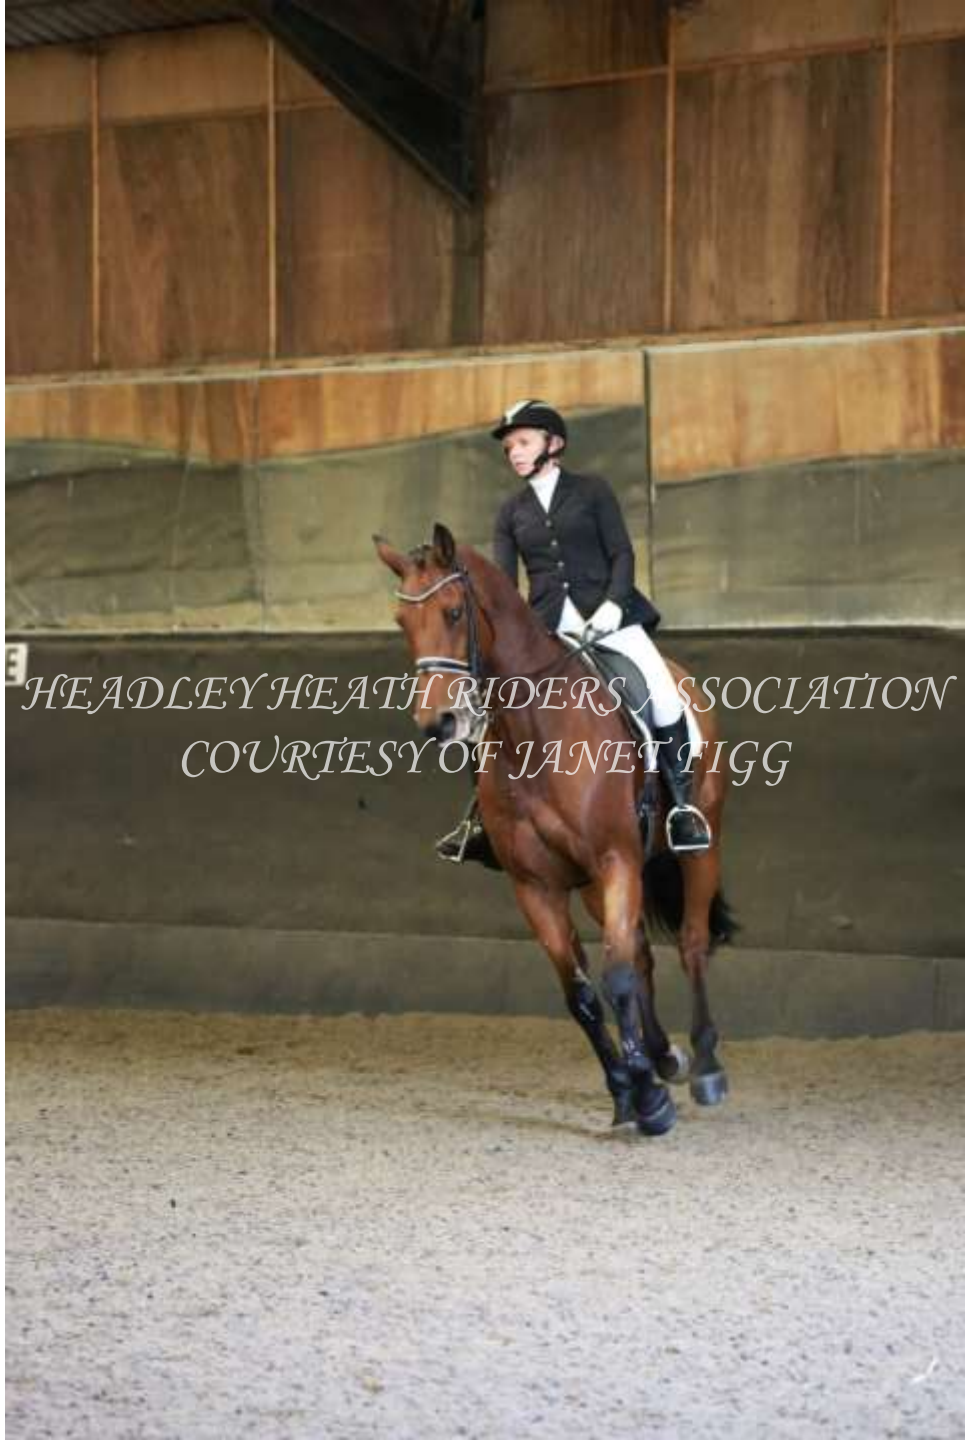

*HEADLEY HEATH RIDERS ASSOCIATION
COURTESY OF JANET FIGG*